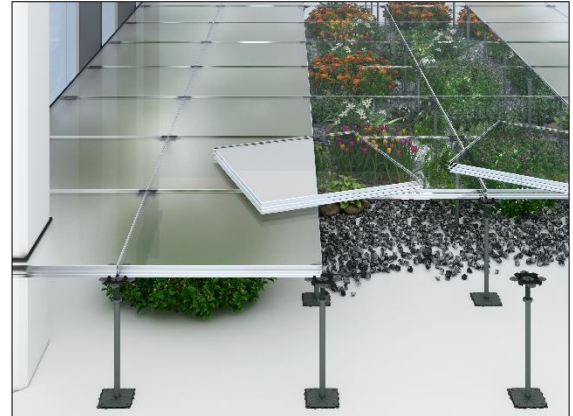

LUMEN

Raised floor from transparent glass panels

The raised access floor system LUMEN grants unusual inside views and a striking lighting. The LUMEN glass floors consist of pre-stressed float glasses, optionally with slip-resistant screen print and different grades of transmission of the panes. The substructure consists of height-adjustable zinc-coated steel pedestals from our own production which form the necessary cavity for installations and gaskets for sound decoupling.

- solid glass panel
- three-ply safety glass
- no reinforcement profiles necessary
- different surface designs possible
- light-effects possible

Samples for building portfolio

Assembly Rooms, Broadcasting Rooms, Television Studios, Common Rooms, Offices, Stage and Studio Rooms, Data Centres, Facilities for Meetings, Conventions and Conferences, Utility Rooms, Sales Areas, Museums, Shopping Centres, Banks, Cinemas and Theatres, Concert Halls, Entrance Areas, Escape Routes, Court Houses, Government Buildings, Library Rooms, Research Rooms, School, School of Higher Education, Hotels and Resorts, Restaurants and Canteens, Laboratories, Laboratories and Research Facilities

Technical data

Weight		89 kg/m ²
Panel thickness		38 mm
Standard pedestal height		20 – 2,000 mm
Pedestal grid		600 mm x 600 mm
Measurement deviation	EN 12825	class 1

Statics

Load and deflection class	DIN EN 12825	5A
Point load (breaking load)	DIN EN 12825	5 kN (10 kN)
Seismic safety		earthquake-proof construction possible

Floor coverings

Suitability of covering	different print designs and inlay foils possible, with slip-resistant screen print (R9 – R12) on request, options in float glass, white glass or frosted glass
-------------------------	--