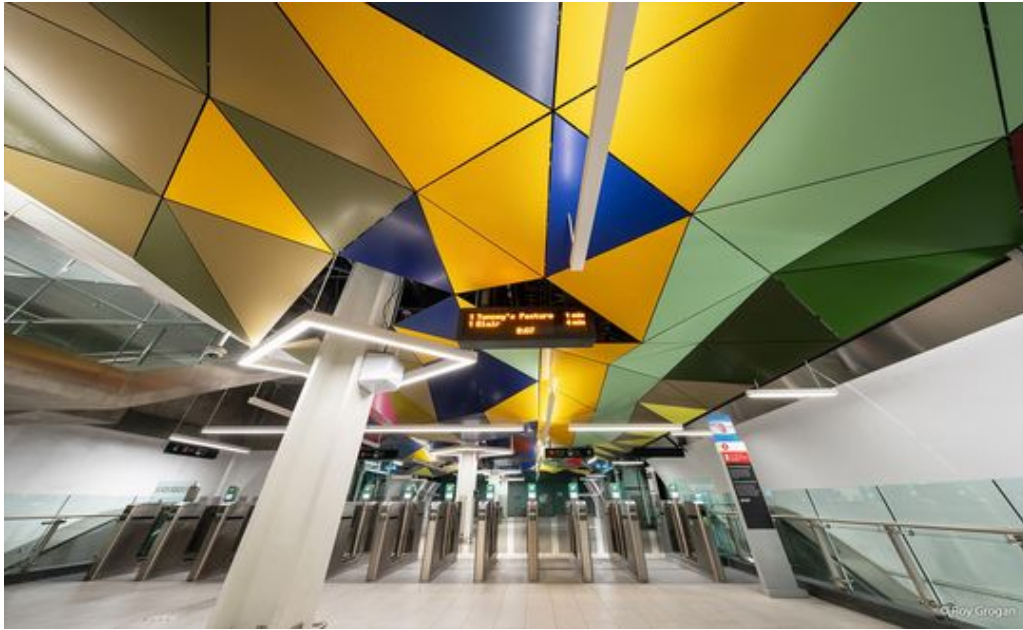

Completed Works:

F0 Metal ceiling
LMD-S