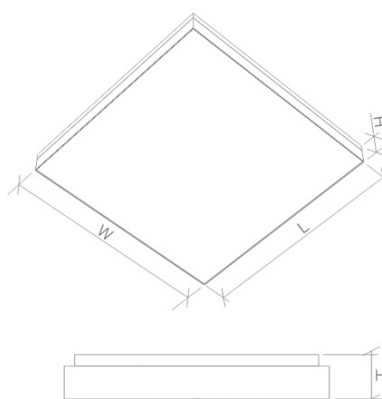

Square wall or ceiling luminaire for surface mounting, equipped with LED technology.

Housing is made of sheet steel, colour RAL 7024 and RAL 9016.

Light is distributed via an opal acrylic cover.

Electrical connection area on back side is slightly stepped (height: 18 mm).

Type	Lumen Output	System Power	Dimension (l x w x h)
WA 400 3.5 OS	3.740 Lumen	32 Watt	400 x 400 x 64 (46+18) mm

Technical Data:

Voltage:	220-240 V / 50-60 Hz
Protection class:	1
Protection type:	IP20
Ballast:	switchable
Cover:	opal
Colour:	RAL 7024 / RAL 9016
Light colour:	4.000K
Colour Rendering:	RA>80

Dimension Drawing:

Options:

Ballast DALI dimmable
Light colour 3.000K