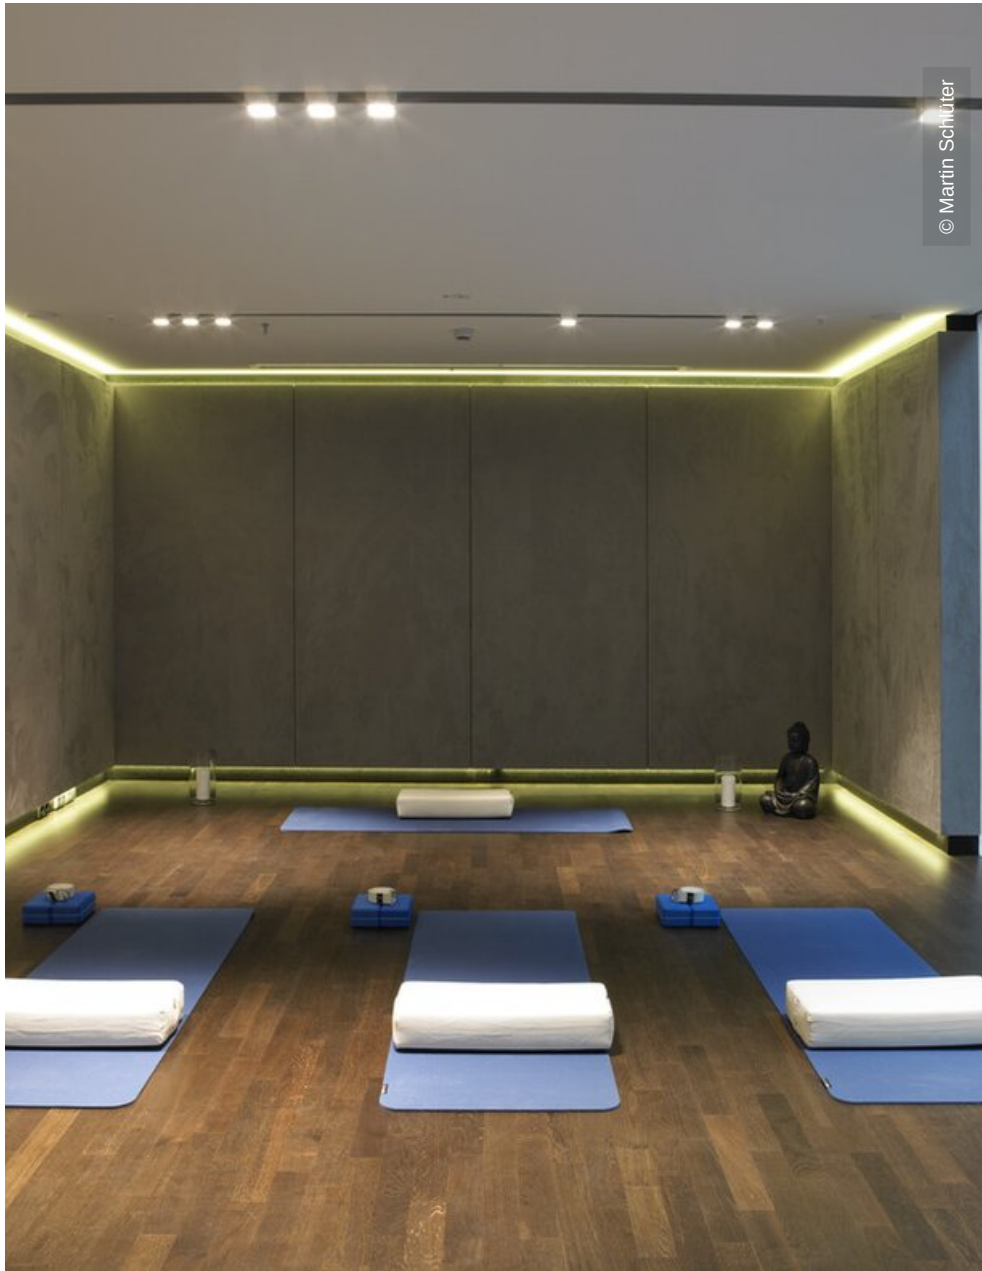

© Martin Schlüter