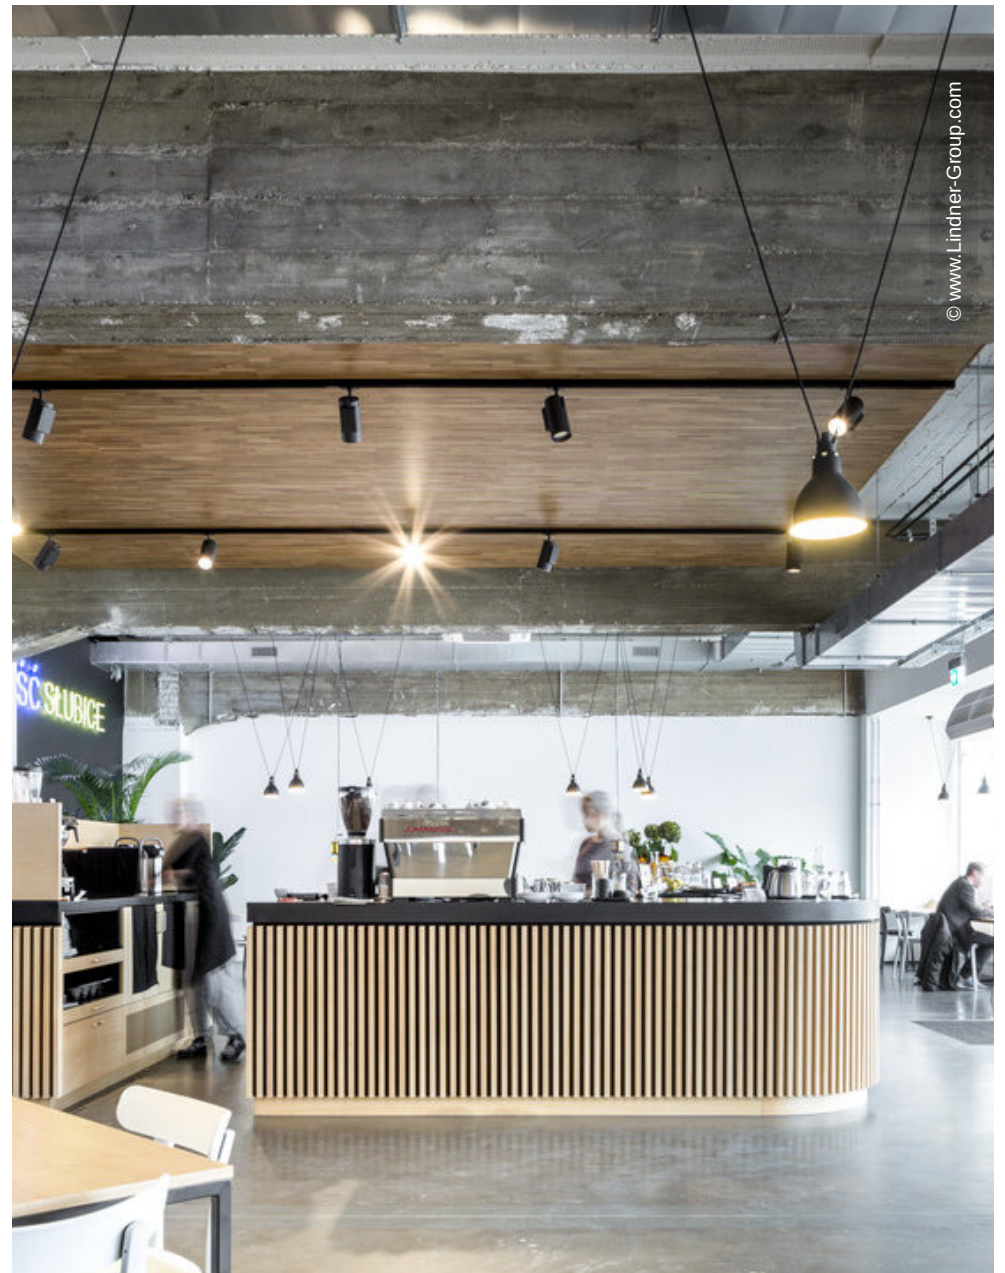

© www.Lindner-Group.com