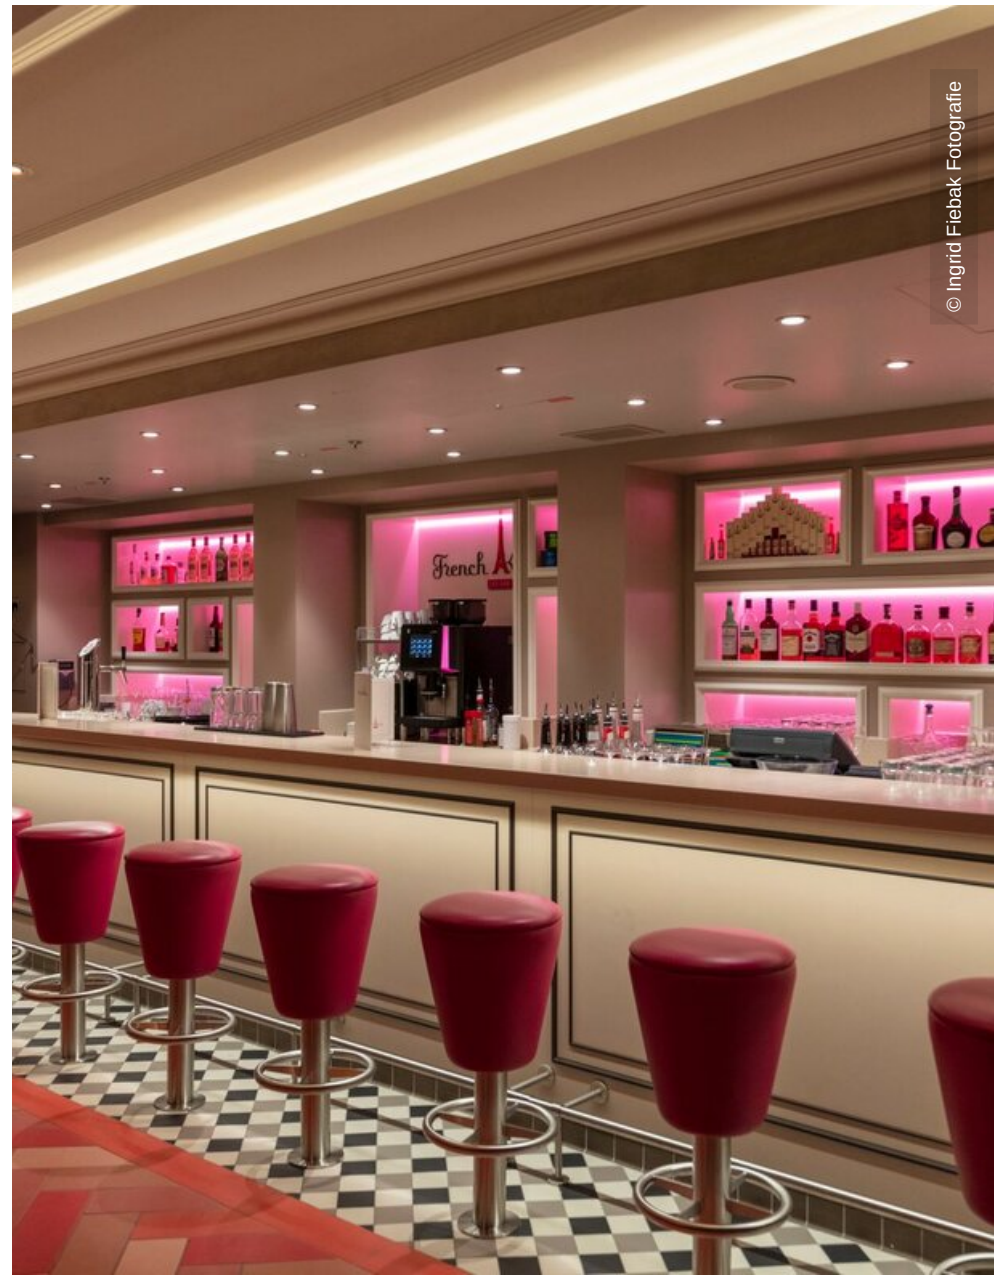

© Ingrid Fiebak Fotografie