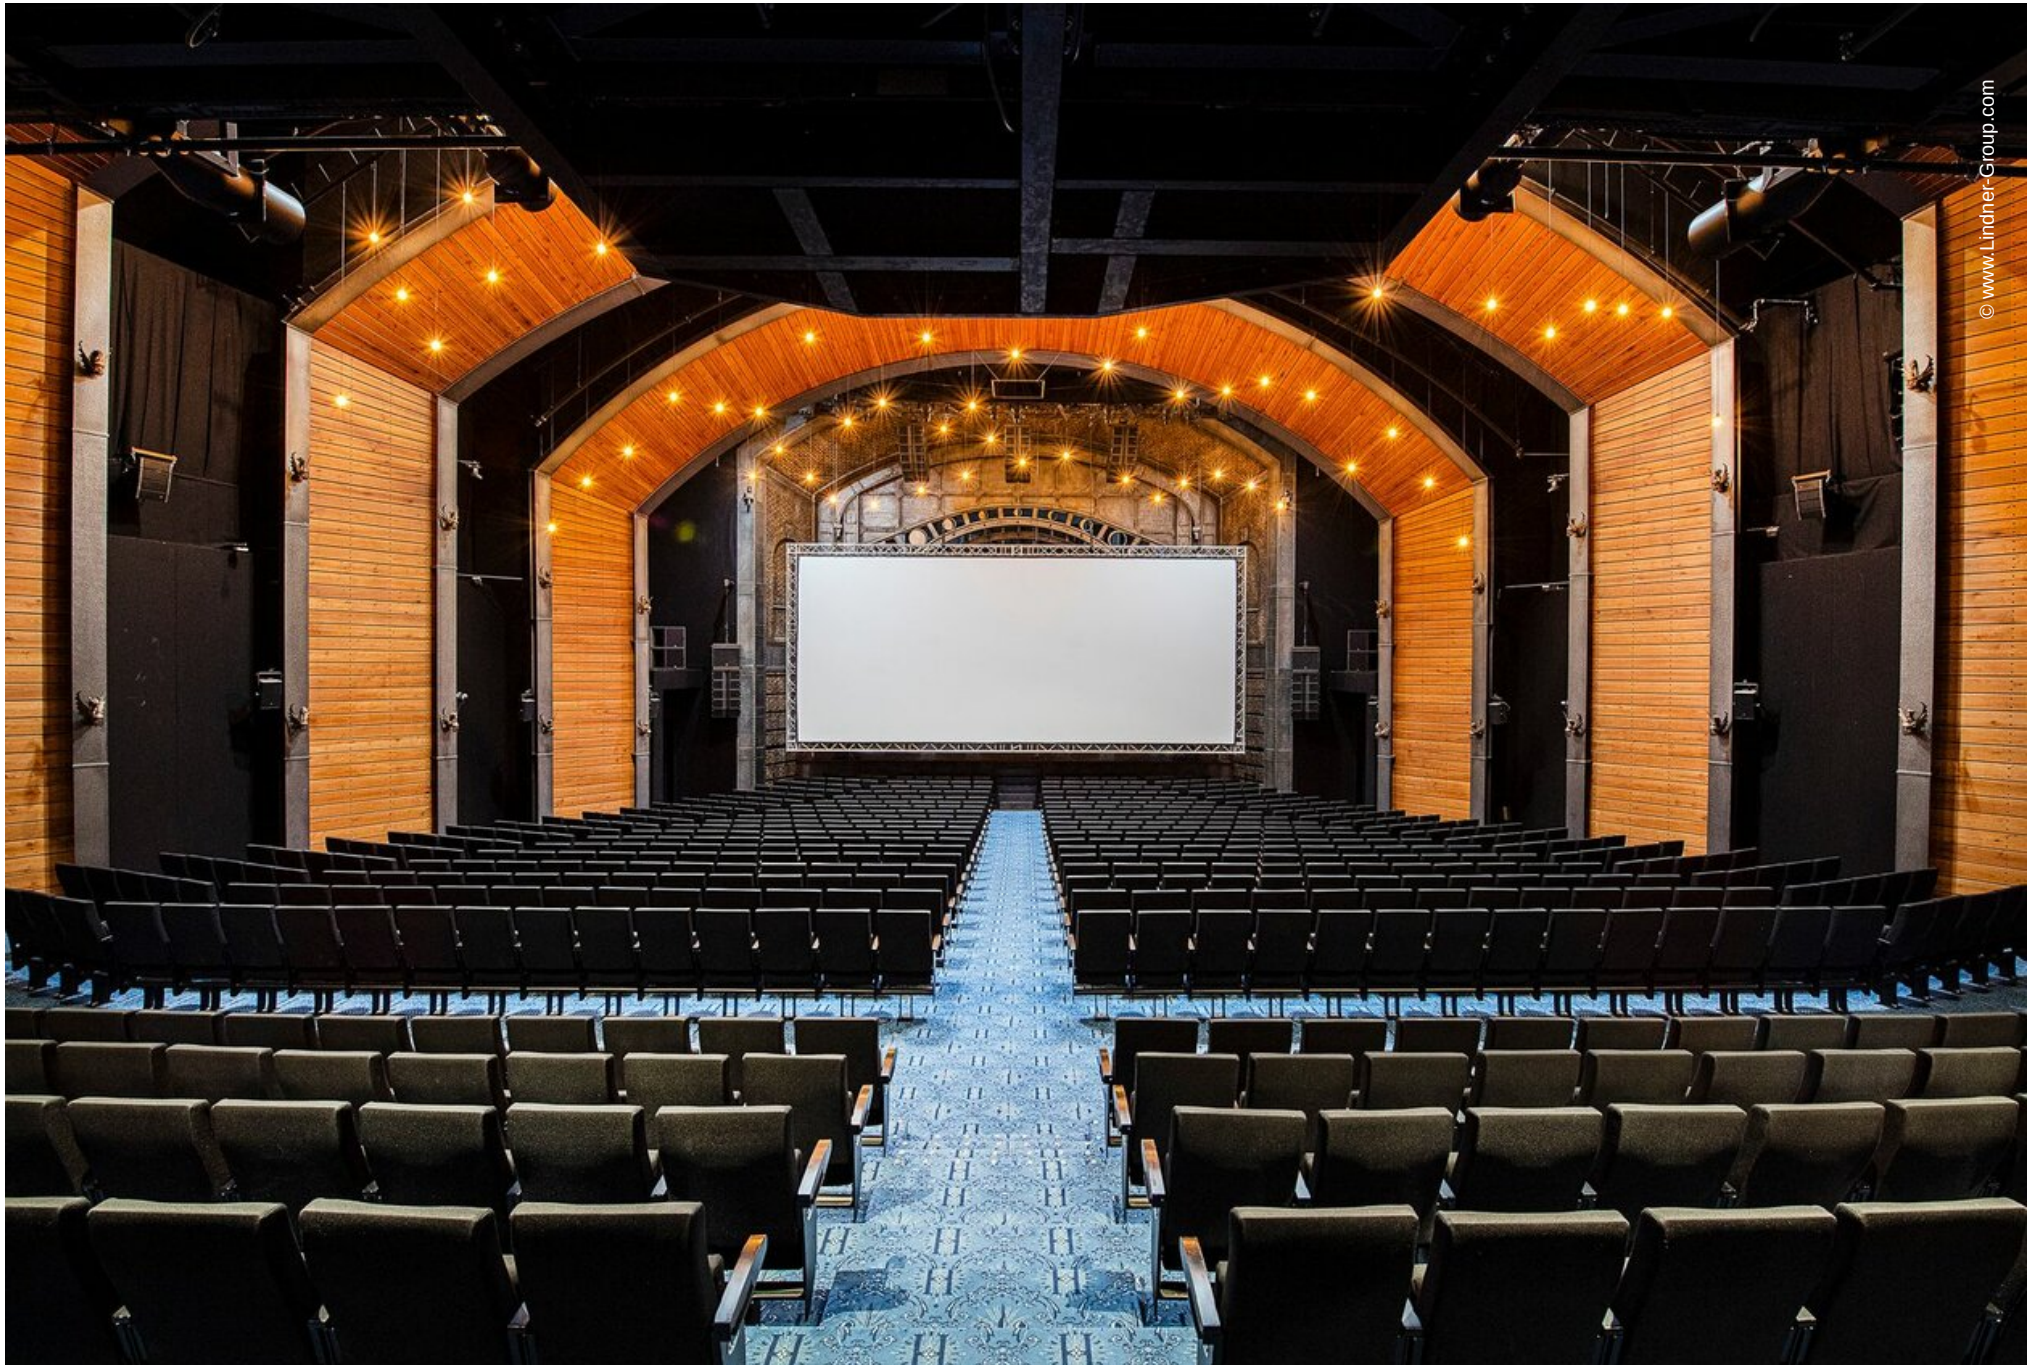

Conversion Mehr! Theater

Hamburg, Germany

© www.Lindner-Group.com

Project Description

Hamburg, Großmarkthalle. Between fruit, vegetables and flowers, between hustle and bustle at dawn and convivial get-togethers until late in the evening, one of the city's historic landmarks is home to another highlight for tourists, Hamburgers and above all Harry Potter fans. In 2015, the Mehr! theatre was opened here as a multifunctional theater, and since 2020 it has been enchanting as a lavishly designed venue for "Harry Potter and the Enchanted Child".

For this, the hall was converted into a real theatre, with an acoustically optimised auditorium and two additional foyers. The new steel structures erected for this purpose formed the basic framework for the additional partition walls to the new foyers and were not only visually "refined" by Lindner, but also optimised in terms of sound insulation and manufactured to F90 fire protection standards. The floor construction, designed as FLOOR and more®, also comes from Lindner. In addition, Lindner manufactured its own room-in-room systems, each 60 metres long and with up to 14.60 m self-supporting ceilings as a special construction, which are used as VIP lounges and backstage areas. What started out as an order for 15 doors and insulation of the hall walls gradually developed into a comprehensive complete extension with scaffolding, doors, floors, drywall construction as well as painting and wallpapering. Thanks to the good coordination and final spurt in 3-shift operation, the project was completed in less than a year and on time for the first dress rehearsal.