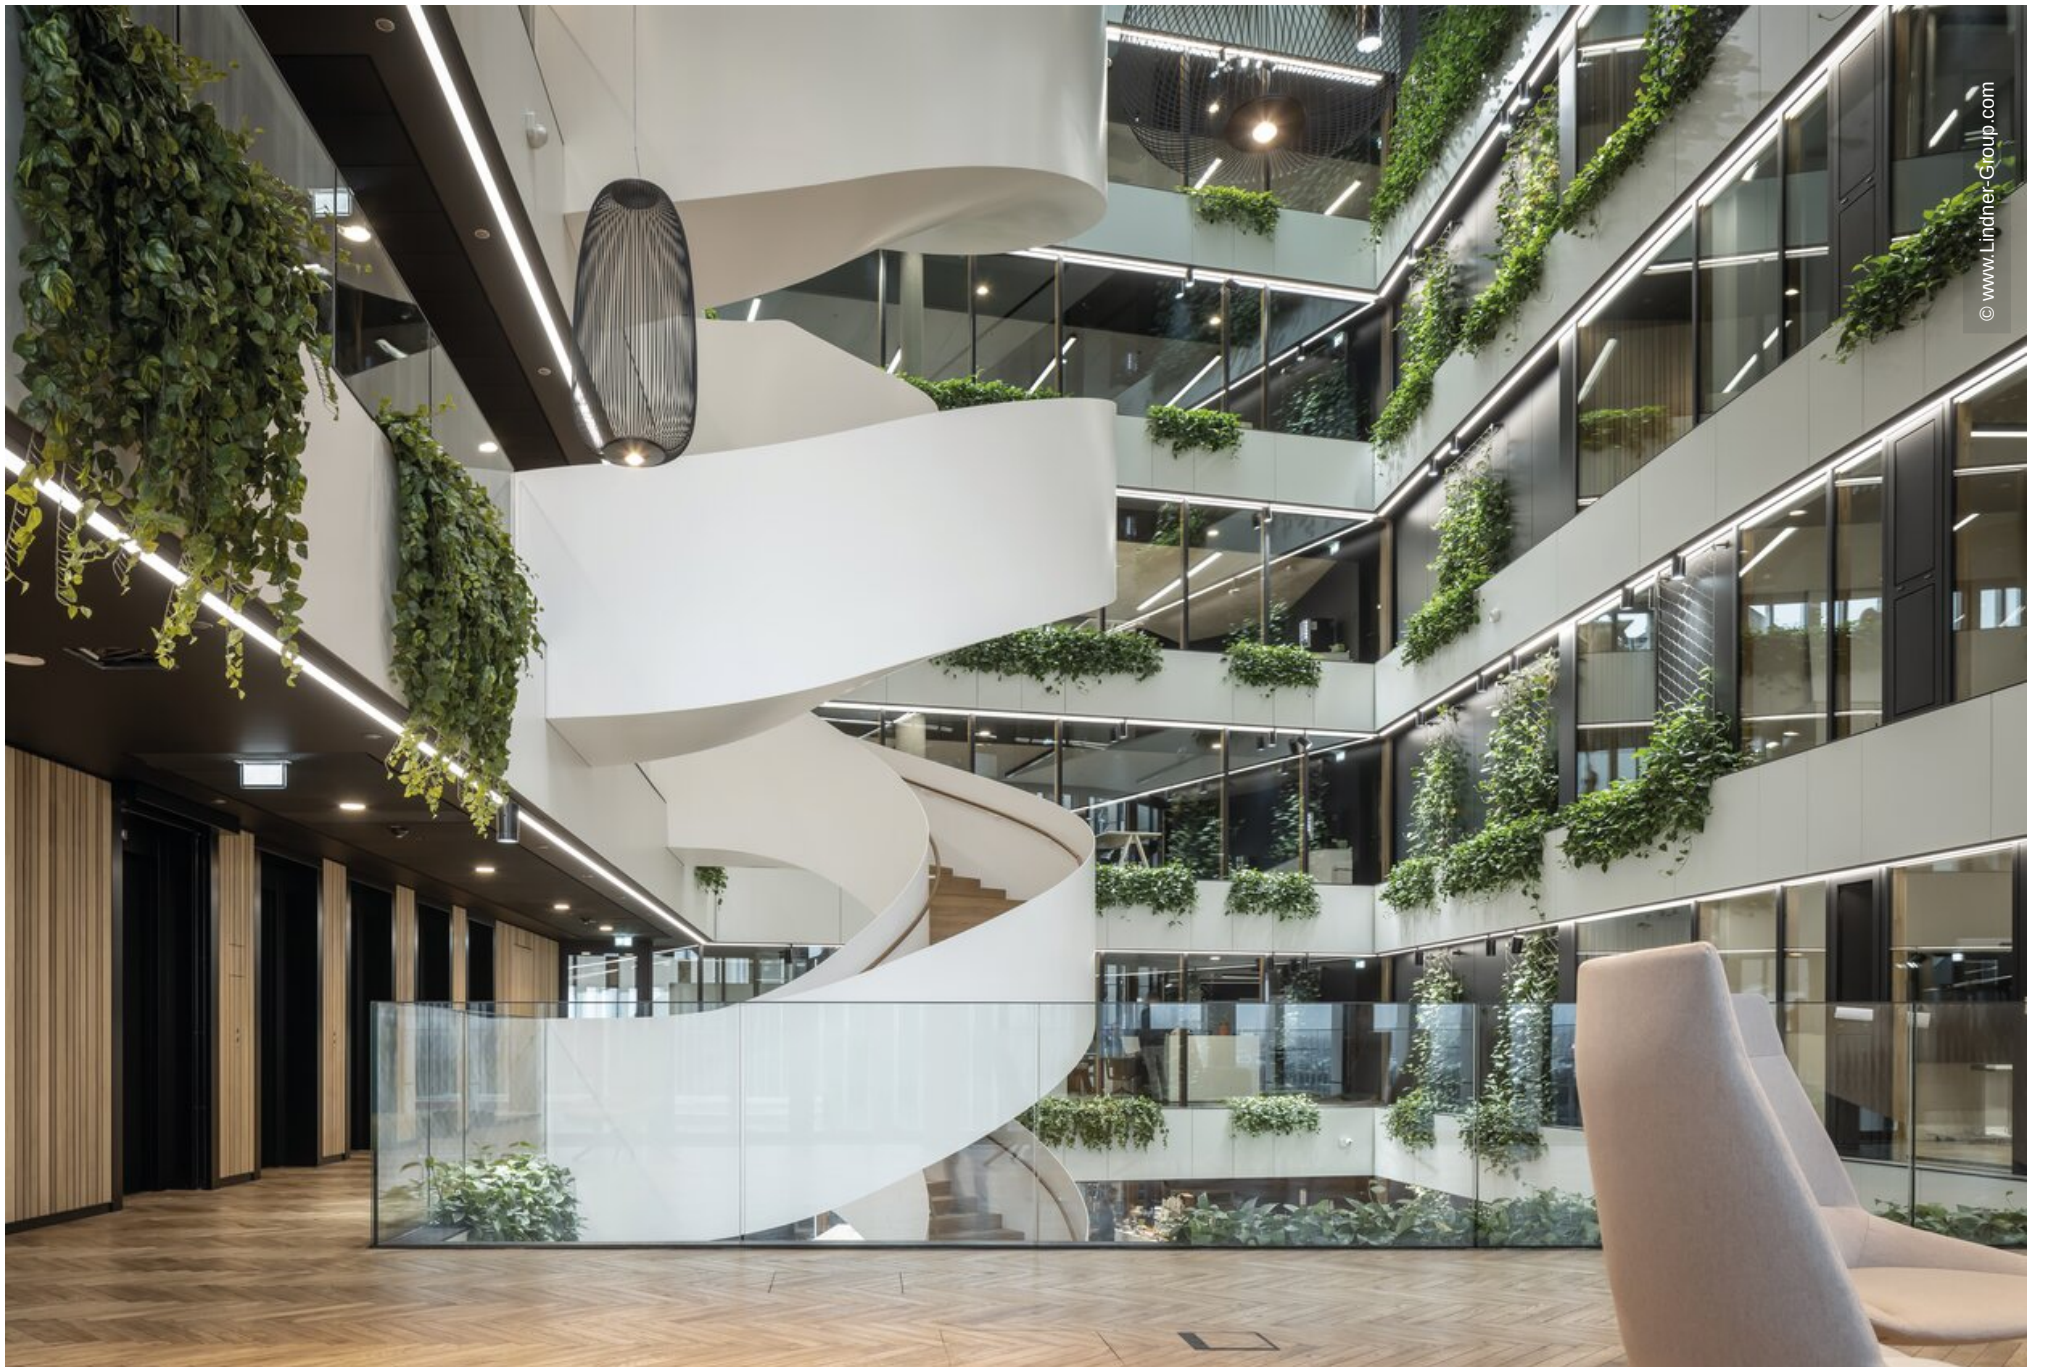

New headquarters "Helix" Post Luxembourg

Luxembourg, Luxembourg

Project Description

The new headquarters of the POST Luxembourg has been named "HELIX": The centrepiece of the building is a 30-meter spiral staircase in the shape of a helix that leads from the atrium to all eight floors. Since the term is the same in many languages, the name also symbolises the integration of over 50 nationalities represented in the postal workforce. Apart from that, the entire building stands for openness and cohesion: HELIX is intended to serve as a place of exchange for all POST employees and to bring together several locations.

The interior fit-out of the POST Headquarters is the largest contract to date for the Lindner Group in Luxembourg. Lindner installed the FLOOR and more®, FLOOR and more® comfort and NORTEC hollow and raised floor systems with modern carpeting. The glass partitions Lindner Life Freeze 137, Lindner Life Pure 620 and Lindner Life Stereo 225 as fire protection glazing in EI60 provide an elegant separation of the offices. The wooden partition wall Lindner Logic Timber with long-lasting varnish, on the other hand, acts as an antagonist to the transparent glass elements. Perfectly matched to the partition walls, the associated doors were also made of wood or glass.