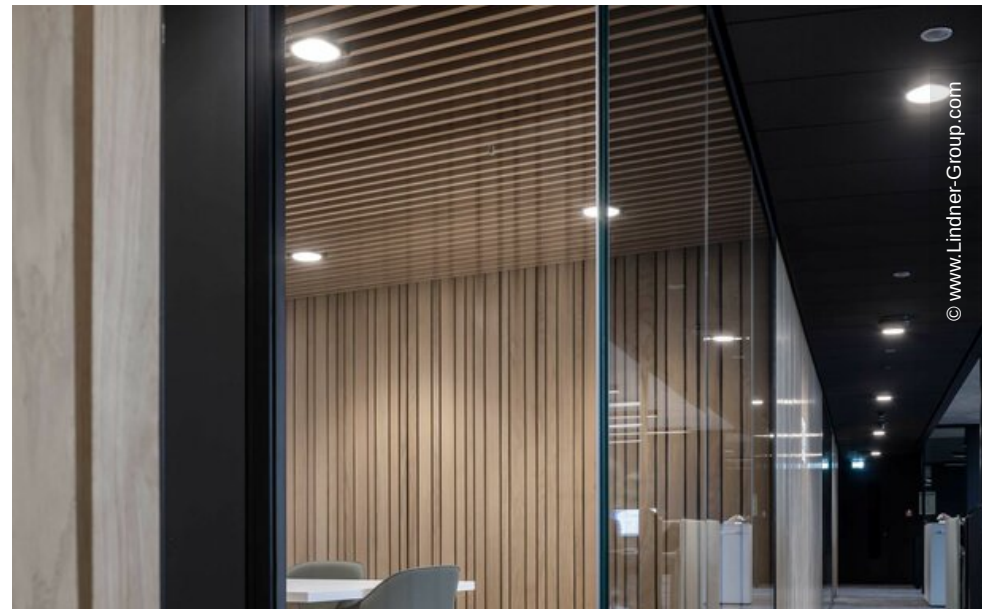

© www.Lindner-Group.com