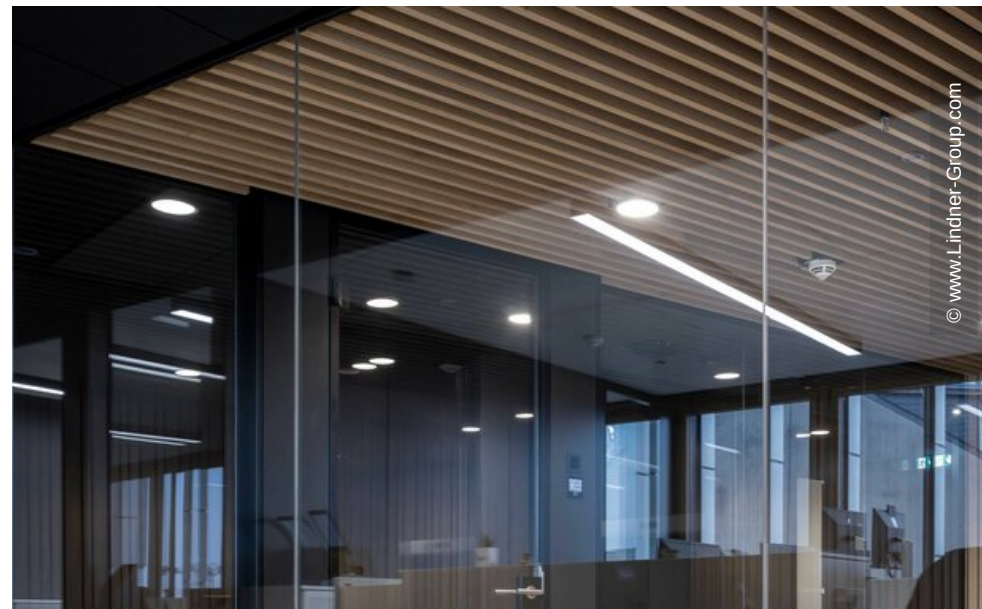

© www.Lindner-Group.com