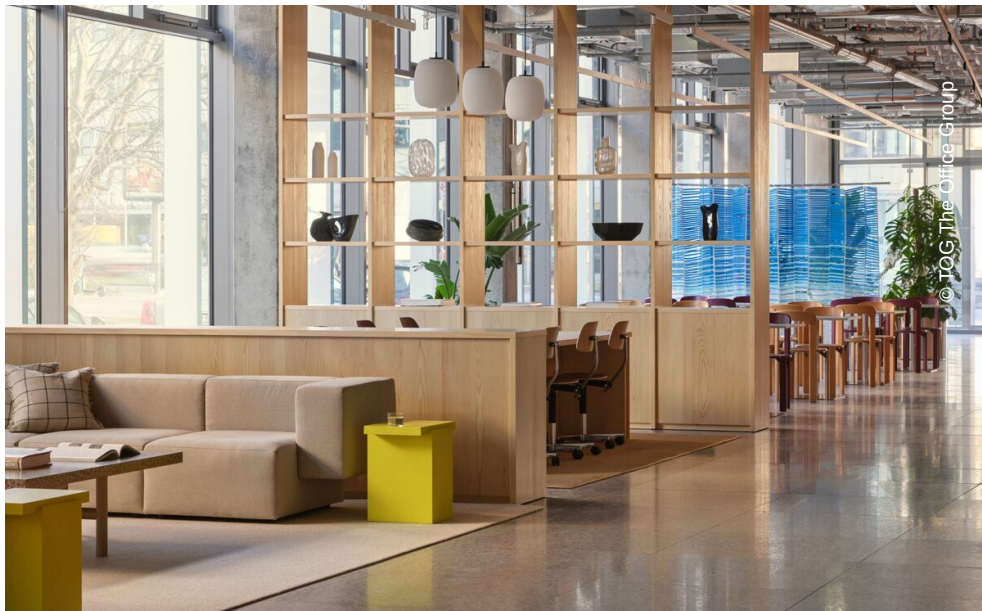

© TOG The Office Group