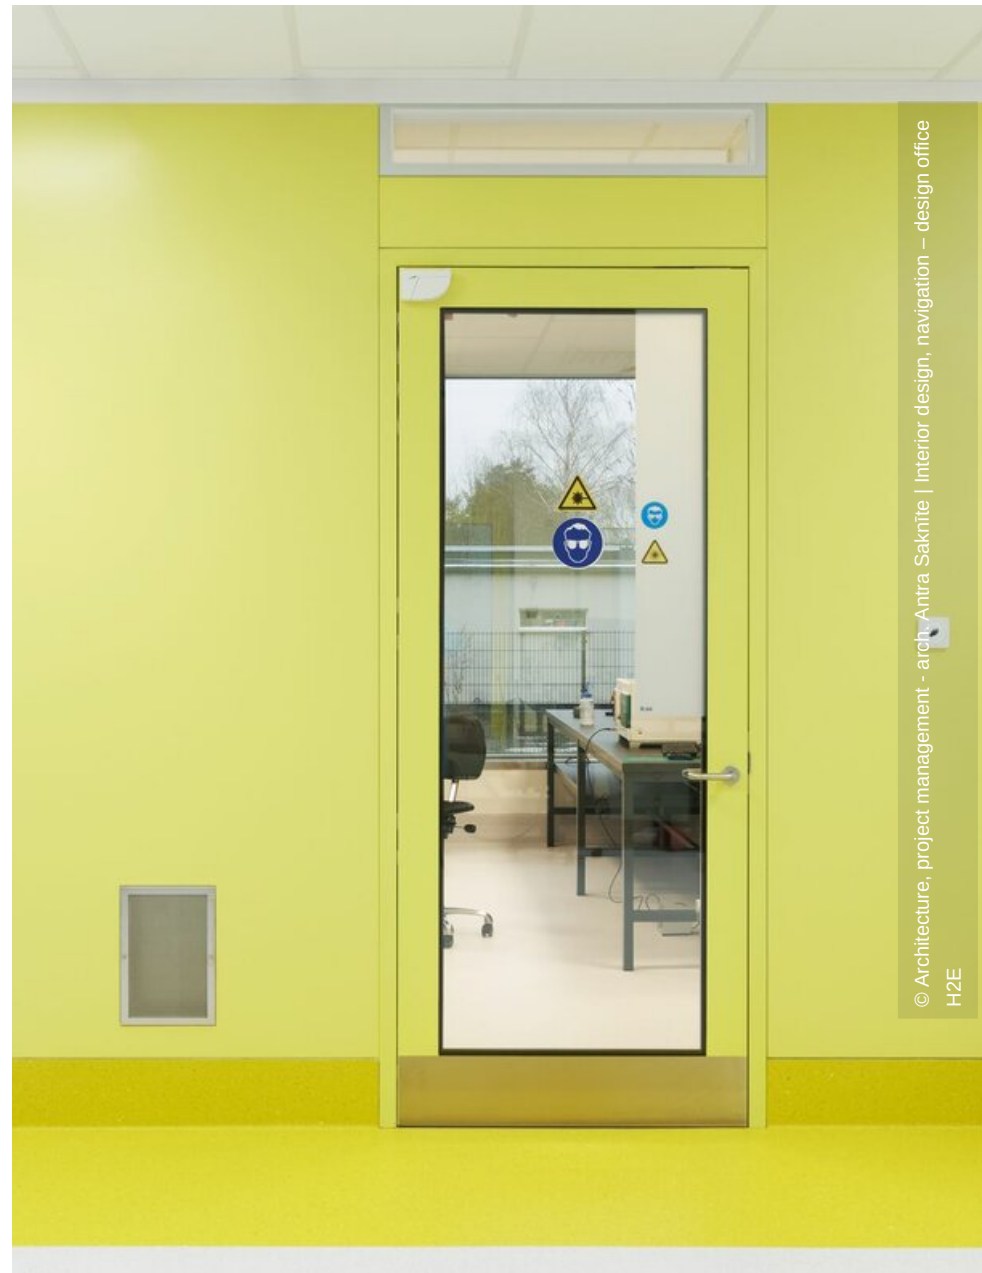

© Architecture, project management - arch. Antra Saknīte | Interior design, navigation – design office H2E