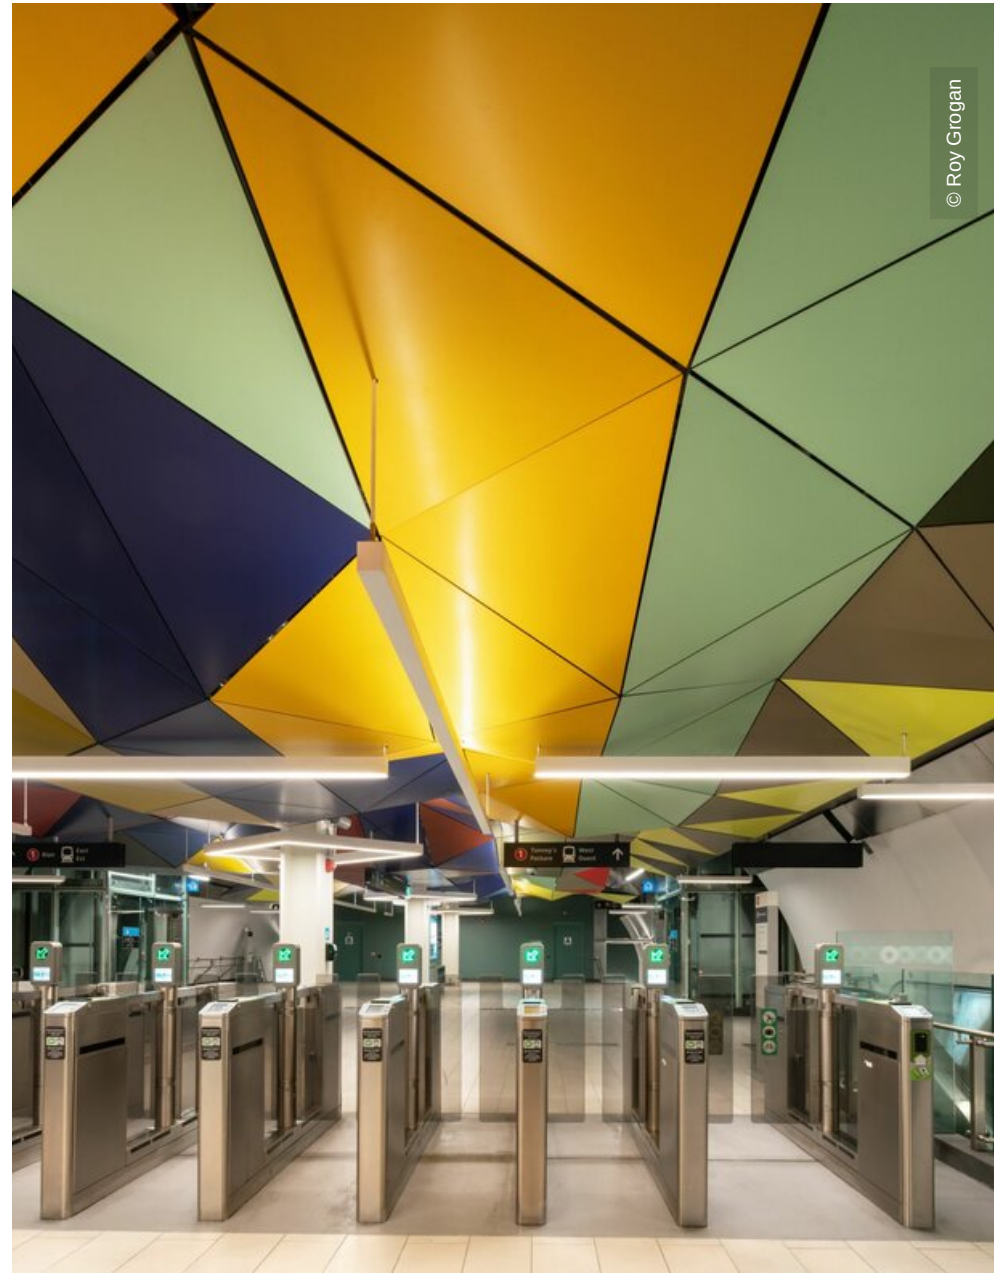

© Roy Grogan