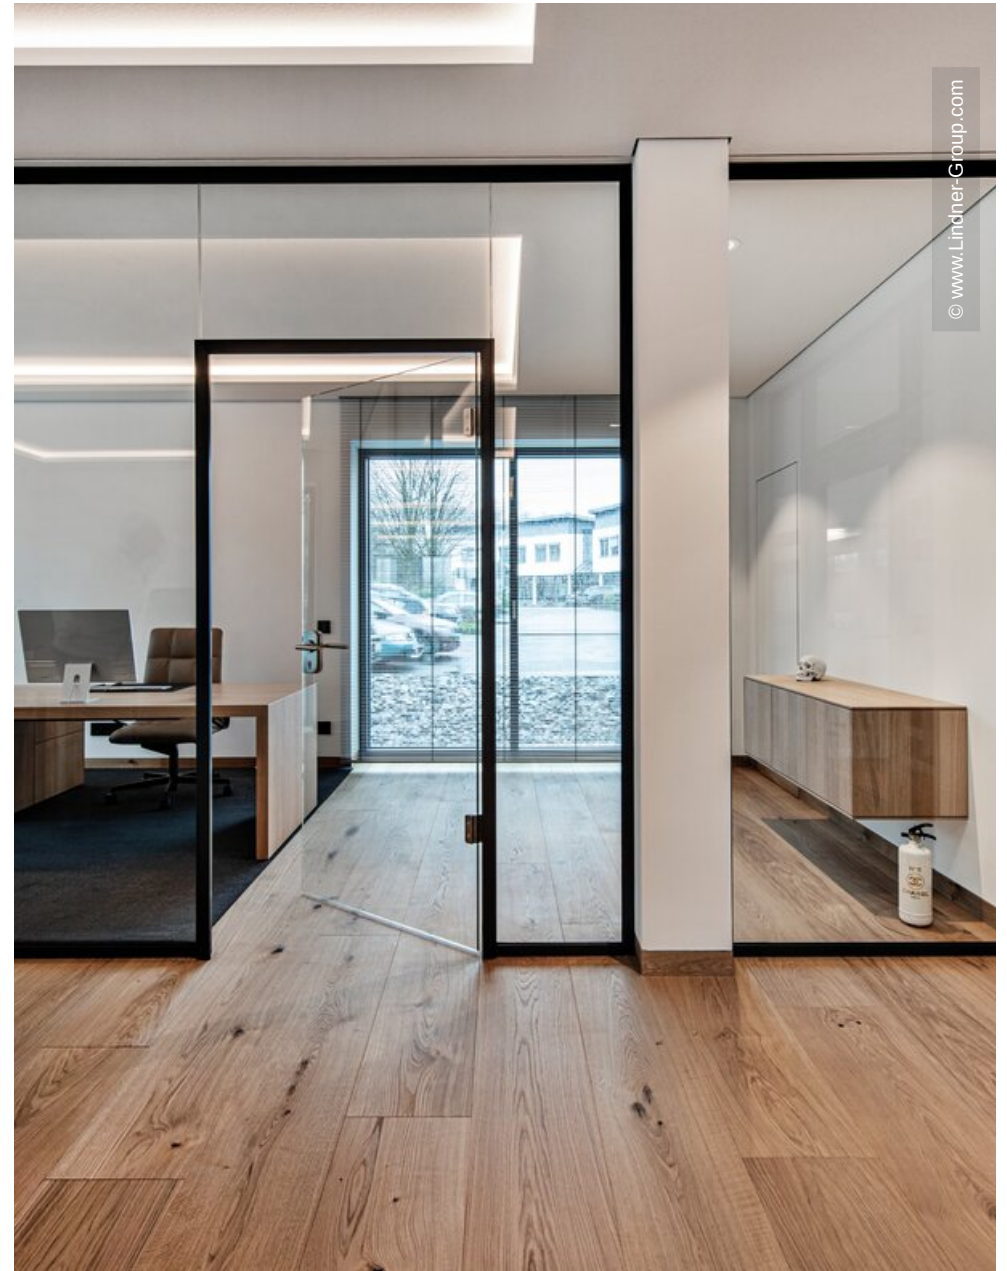

© www.Lindner-Group.com