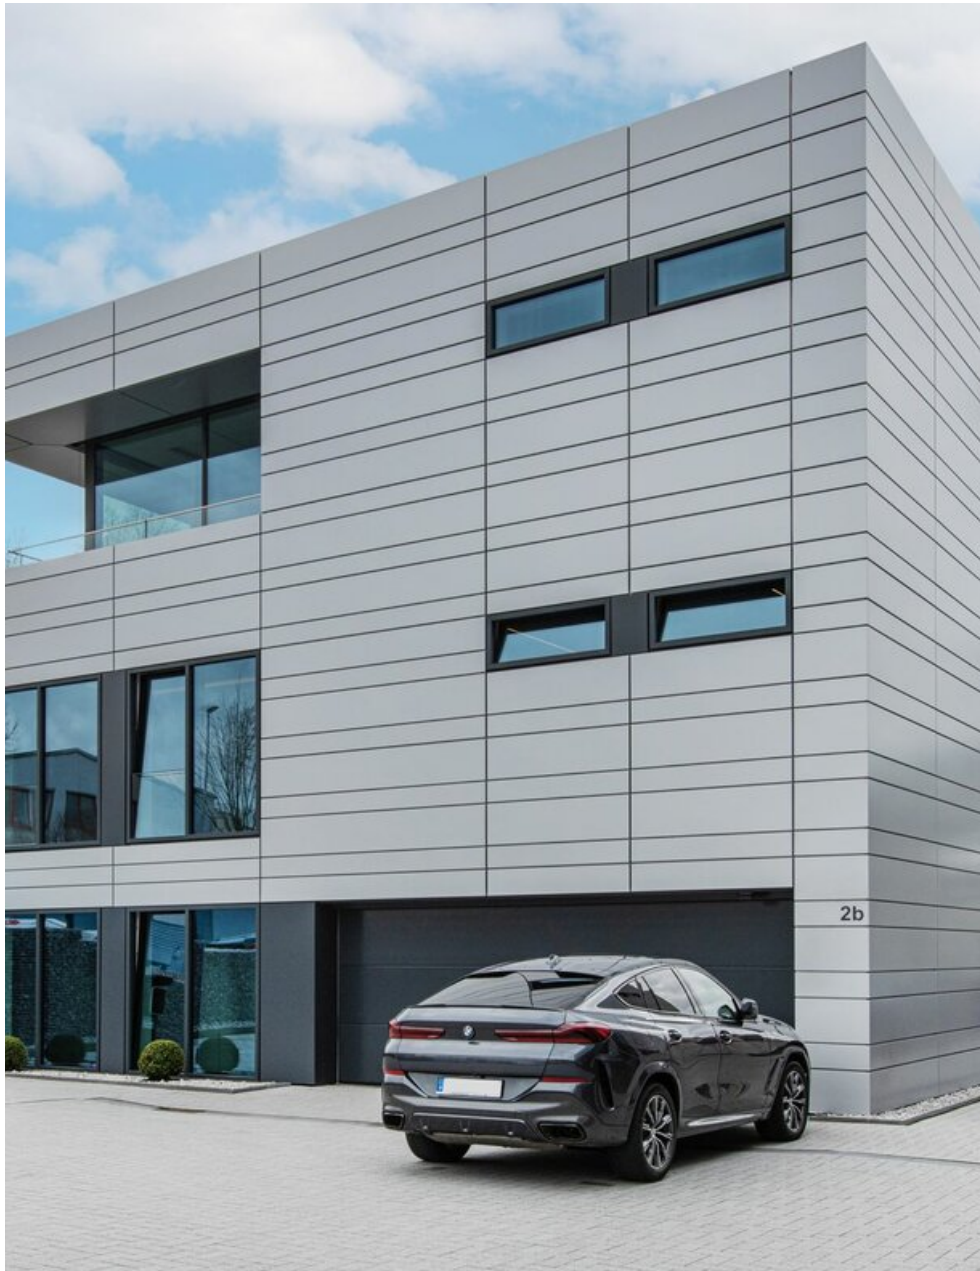

© www.Lindner-Group.com