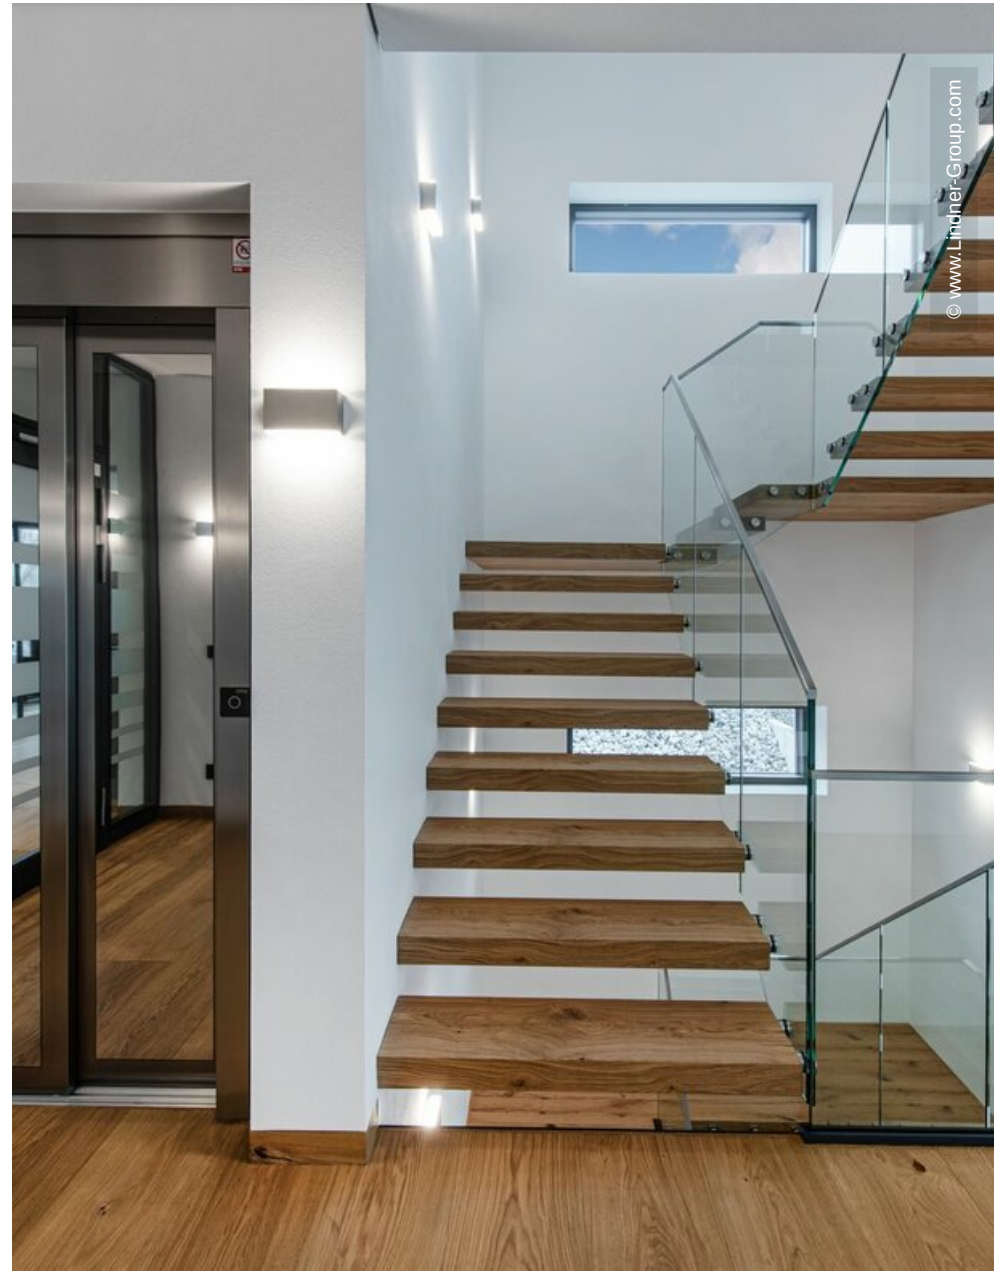

© www.Lindner-Group.com