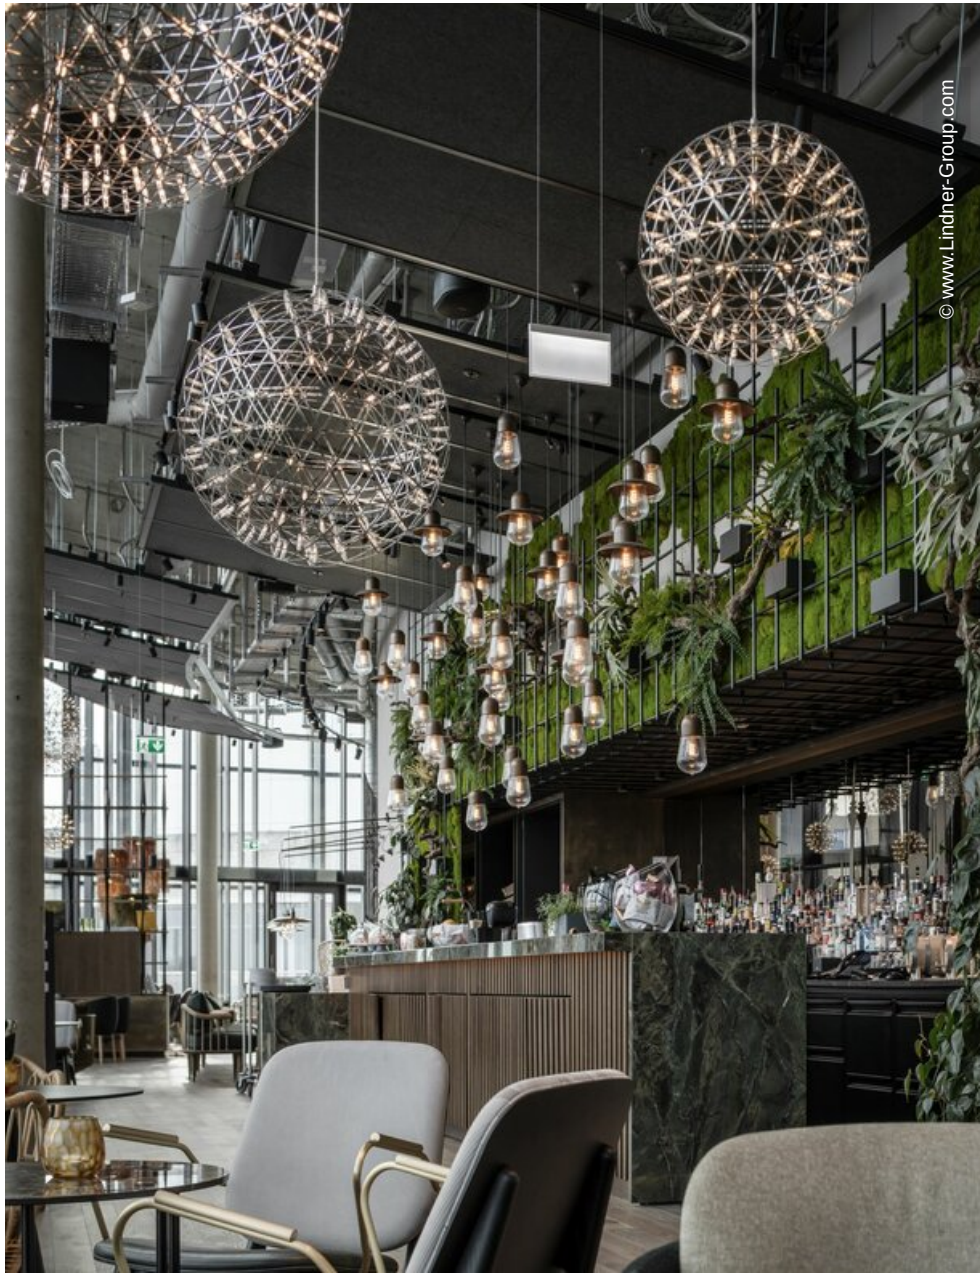

© www.Lindner-Group.com