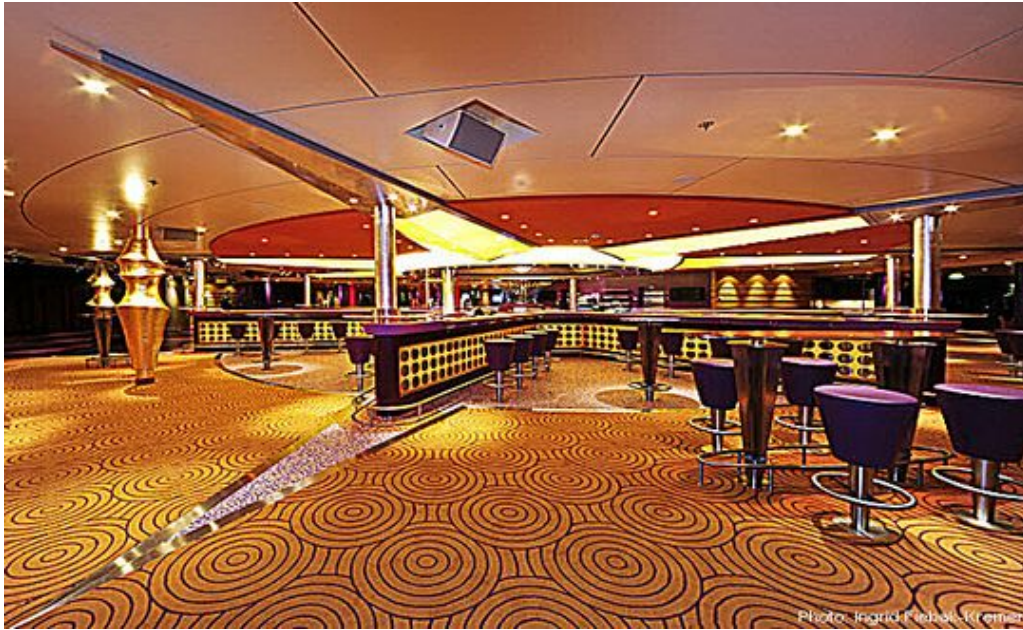

Completed Works:

Floor Coverings

Ceilings

- Stucco Plaster Ceilings
- Lightweight Ceilings "C"
- Metal Ceilings "C"

Furnishings

- Built-in Fixtures
- Special Furniture
- Upholstered Furniture

Pillar Cladding

- Lightweight Panels
- Metal Panels

Doors

- B15 Doors

Wall Claddings

- Leather / Synthetic Leather
- Lightweight Panels