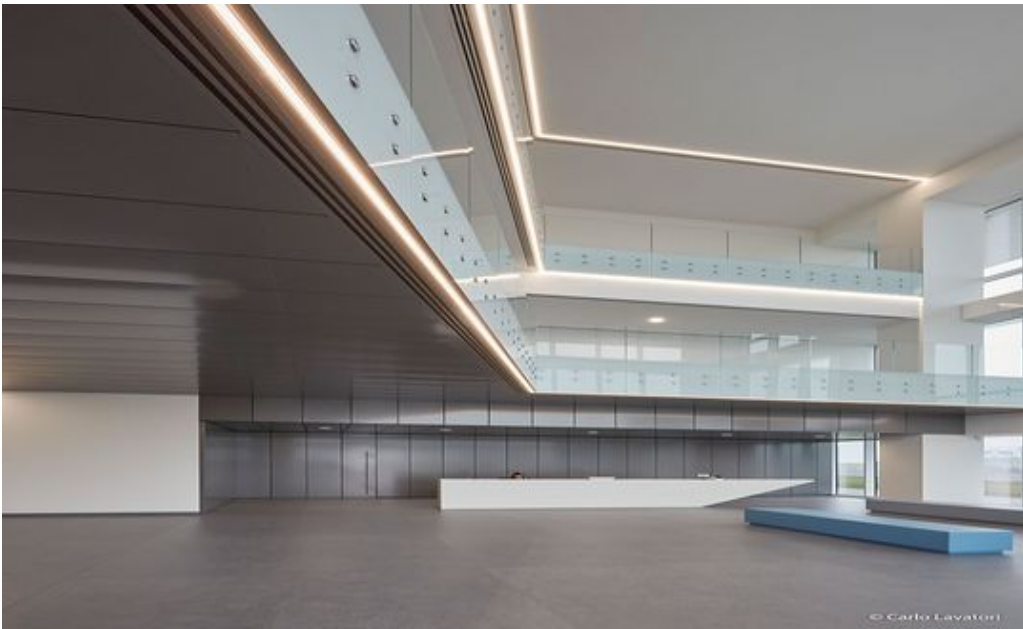

Completed Works:

F0 Metal ceiling

LMD-B - Post cap ceilings

LMD-S

Partitions

Lindner Free