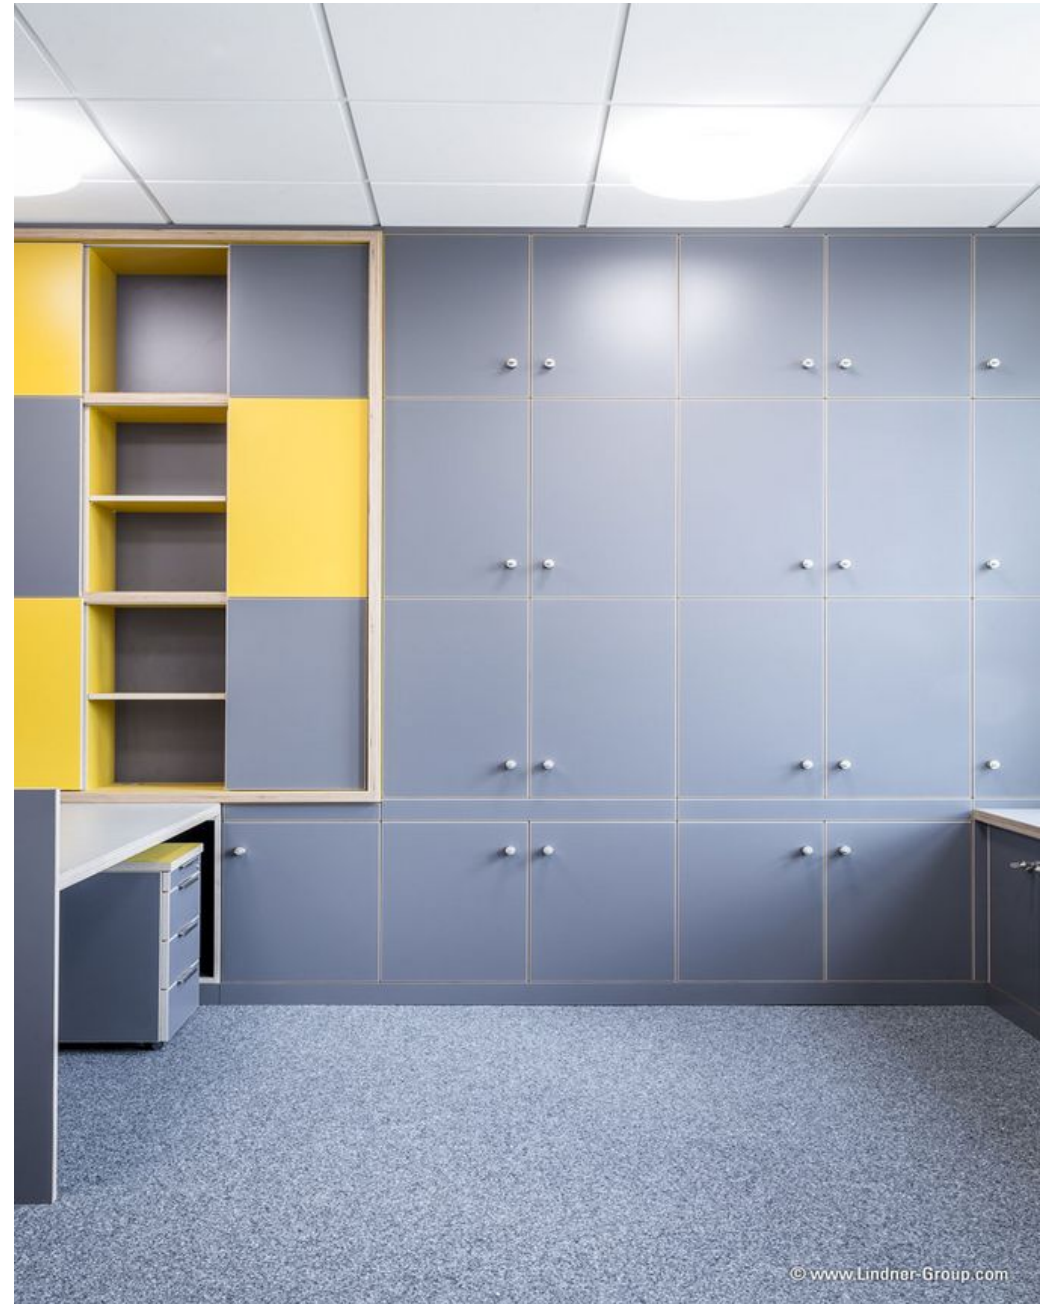

© www.Lindner-Group.com